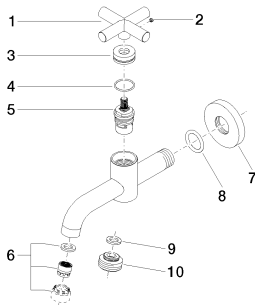

### Dimensional drawing

All dimensions in mm / inch = mm x 0,0394

Sink - Tara.

Pillar-tap, wall-mounted cold water only - polished chrome

Article number: 30 010 892-00 0010

### Flow rate chart

Sink - Tara.

Pillar-tap, wall-mounted cold water only - polished chrome

Article number: 30 010 892-00 0010

### Spare parts list

Number	Item Number	Designation	Number of units
--------	-------------	-------------	-----------------