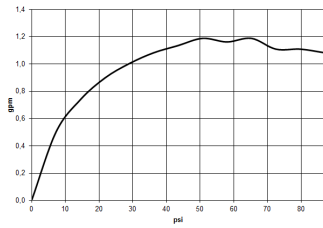

### Dimensional drawing

All dimensions in mm / inch = mm x 0,0394

Sink - Tara.

Pillar-tap, wall-mounted cold water only - polished chrome

Article number: 30 010 892-00 0010

### Flow rate chart

Sink - Tara.

Pillar-tap, wall-mounted cold water only - polished chrome

Article number: 30 010 892-00 0010