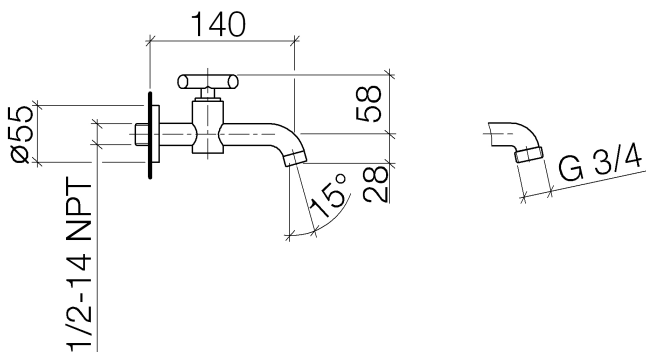

Sink - Tara.

Pillar-tap, wall-mounted cold water only - polished chrome

Article number: 30 010 892-00 0010

- 5-1/2" Projection
- Rigid spout
- Round aerated stream
- Adapter, male thread 3/4"
- 1-1/4" hole diameter
- Flange diameter 2-1/8"
- Water flow rate limited to max. 1.2 gpm
- lead-free
- (ADA)

### Dimensional drawing

All dimensions in mm / inch = mm x 0,0394

Sink - Tara.

Pillar-tap, wall-mounted cold water only - polished chrome

Article number: 30 010 892-00 0010

### Flow rate chart

Sink - Tara.

Pillar-tap, wall-mounted cold water only - polished chrome

Article number: 30 010 892-00 0010